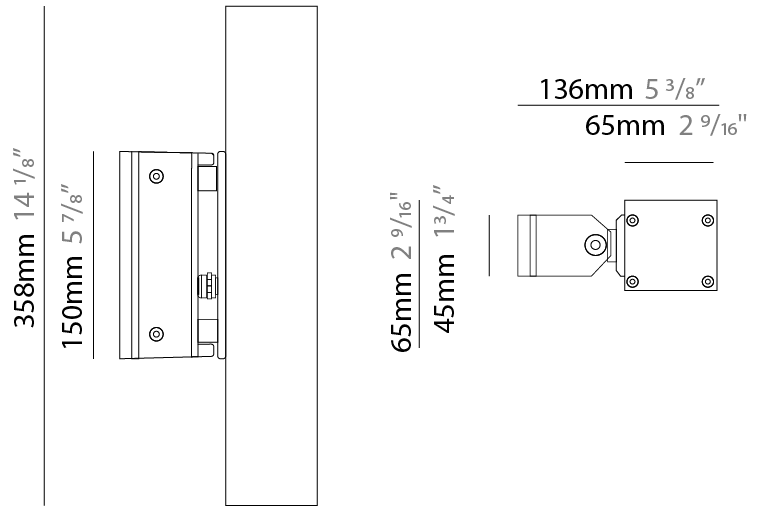

GENERAL

Series: Tetra
Subseries: Tetra Linear
Brand: Platek
Division: Exterior
Mounting Type: Surface
Mounting Location: Wall
Subcategory: Wallwash

PHYSICAL

Shape: Rectangle
Length (mm): 358
Length (in): 14 ¹/₈
Width (mm): 65
Width (in): 2 ⁹/₁₆
Height (mm): 65
Depth (mm): 136
Height (in): 2 ⁹/₁₆
Depth (in): 5 ³/₈
Light Distribution: Adjustable / Direct
Weight (kg): 2.6
Weight (lbs): 5.73
Screws: A4 stainless steel
Diffuser: Clear tempered glass
Gasket: Gore-Tex valve to prevent condensation inside the fitting.
Fixture Finish: [BLK / WHI / GRY / COR / ANT / BRZ](#)
Fixture Material: Extruded Aluminum

ELECTRICAL

Lamp Type: LED
Input Wattage (W): 13.5
Total Output Wattage (W): 12
Dimming: Non-Dimmable
Driver Included: Yes
Driver Location: Integrated
Driver Type: Constant Current - Universal
Driver Class: Class 2
Input Voltage (V): 120 - 277
Constant Current (MA): 350

LED

Number of LEDs: 12
Color Temperature (°K): [3000 / 4000](#)
Max. Delivered Lumen (lm): 860 / 1020
Nominal Lumen (lm): 1680 / 1740
CRI: >80 CRI
Lamp Life (hrs): 60000

OPTICAL

Optic°: [12 / 40 / Elliptical](#)
Adjustability: Tilt ±45°

RATINGS AND CERTIFICATIONS

Certified By: Certified for North American Standards
IP rating: IP65
IK Rating: IK07
Bug Rating: B1 U1 G0