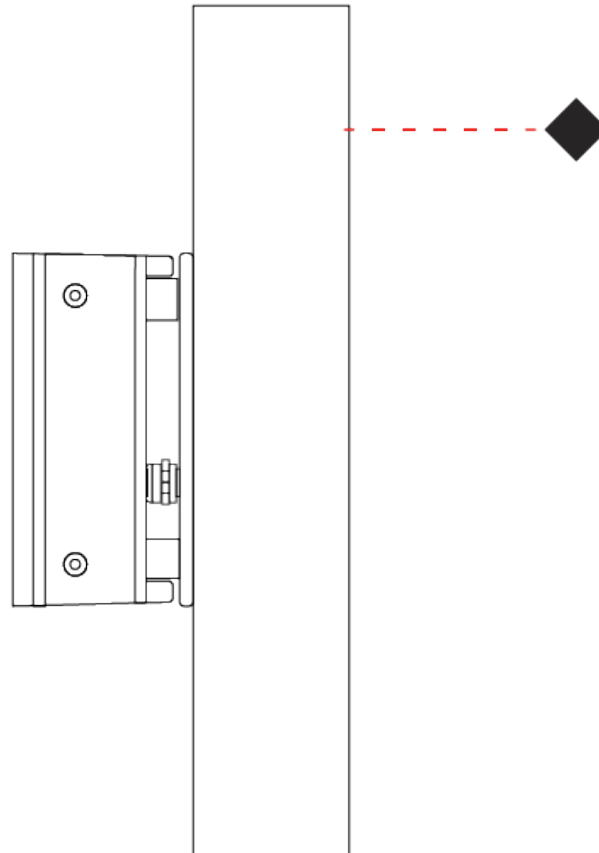

TETRA LINEAR SURFACE

E9W201-

PROJECT

TYPE

SPECIFIER

QUANTITY

DATE

E